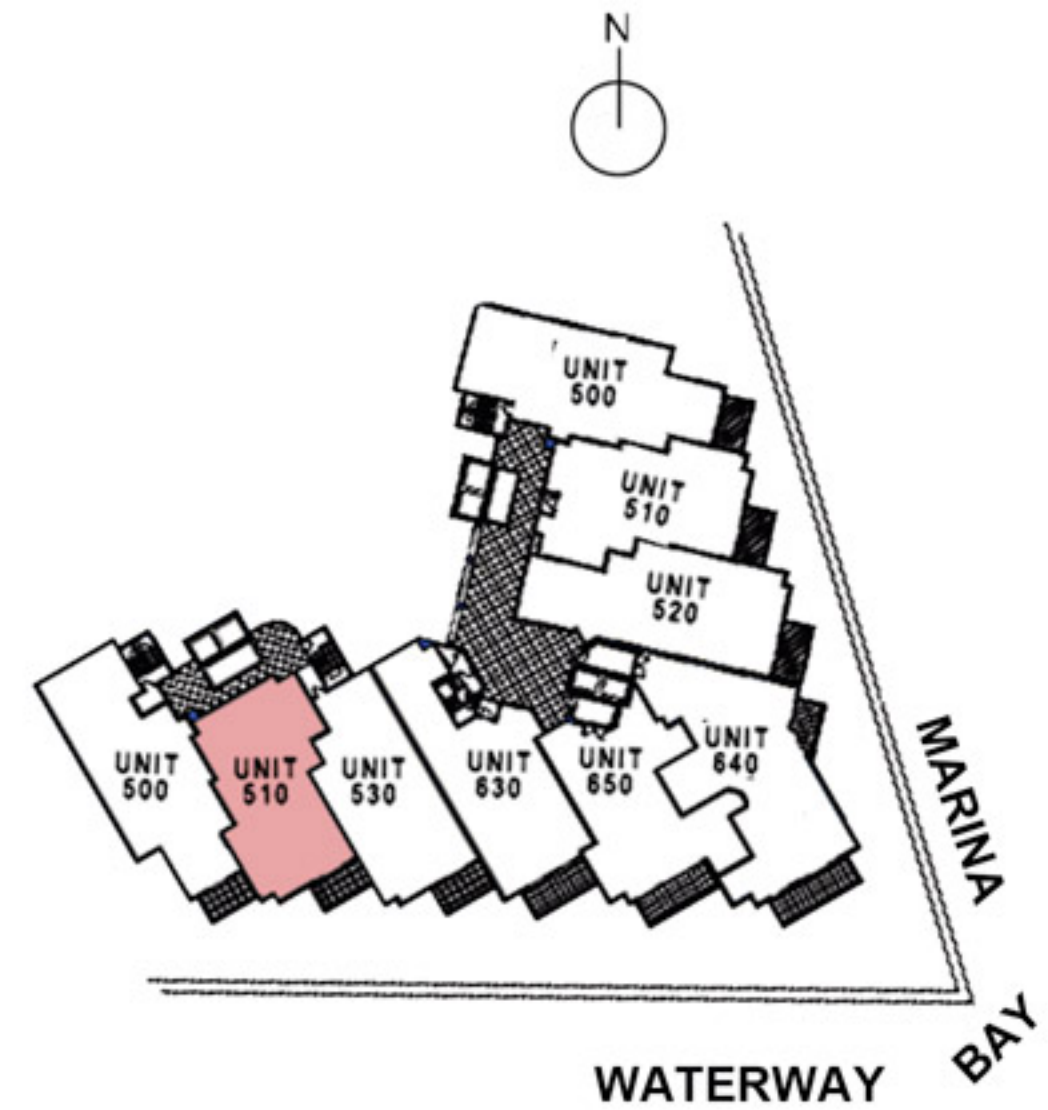

## AVENTURA MARINA

UNIT 510

2 BEDROOMS/ 3 BATHS

FLOOR PLAN

1,839 sq ft.

# AVENTURA MARINA

UNIT 520

2 BEDROOMS/ 2.5 BATHS

FLOOR PLAN

1,999 sq ft.

## AVENTURA MARINA

UNIT 530

2 BEDROOMS/ 2.5 BATHS

FLOOR PLAN  
1,829 sq ft.

2,633 sq ft.