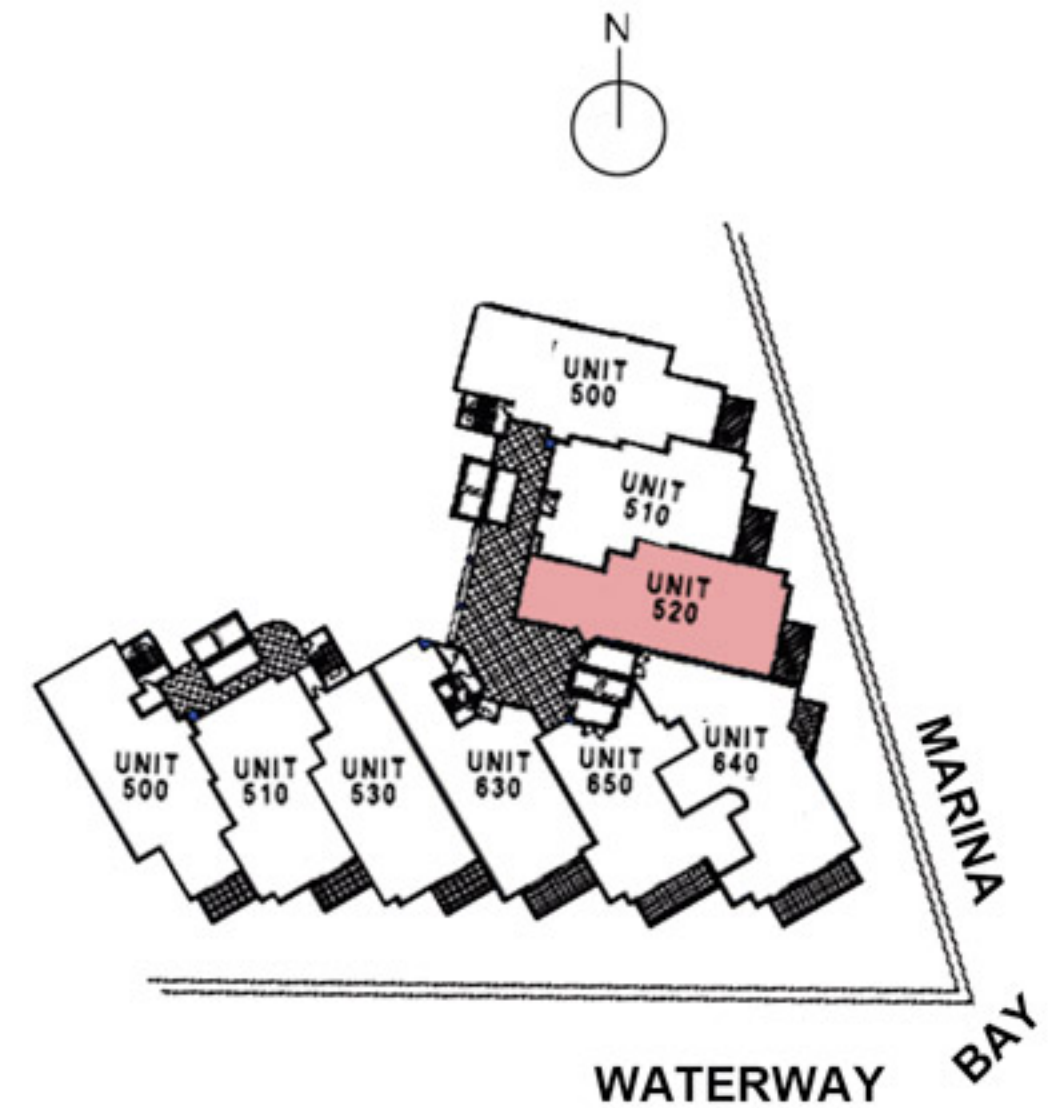

## AVENTURA MARINA

UNIT 510

2 BEDROOMS/ 3 BATHS

FLOOR PLAN

1,839 sq ft.

# AVENTURA MARINA

UNIT 520

2 BEDROOMS/ 2.5 BATHS

FLOOR PLAN

1,999 sq ft.

## AVENTURA MARINA

UNIT 530

2 BEDROOMS/ 2.5 BATHS

FLOOR PLAN  
1,829 sq ft.

2,633 sq ft.