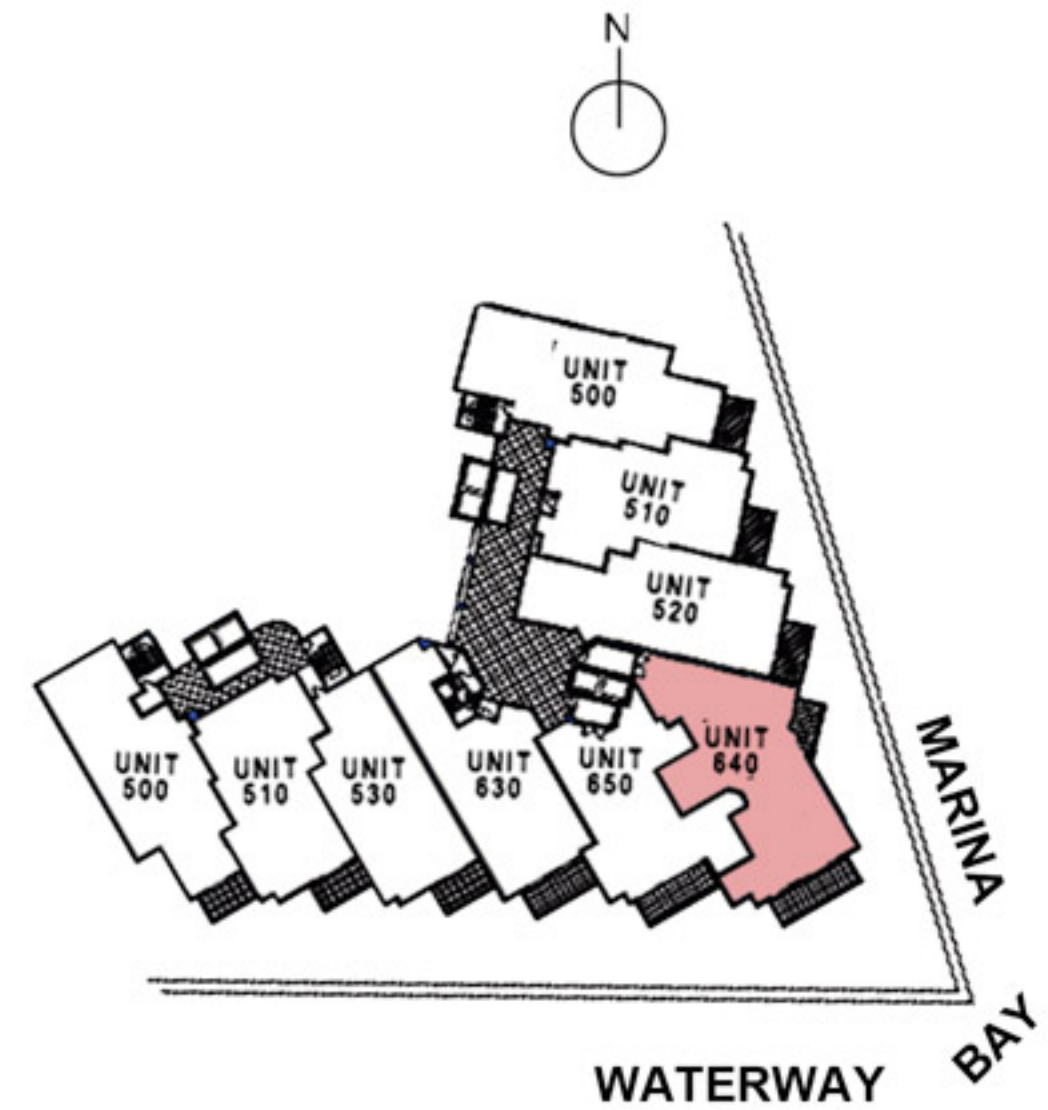

AVENTURA MARINA