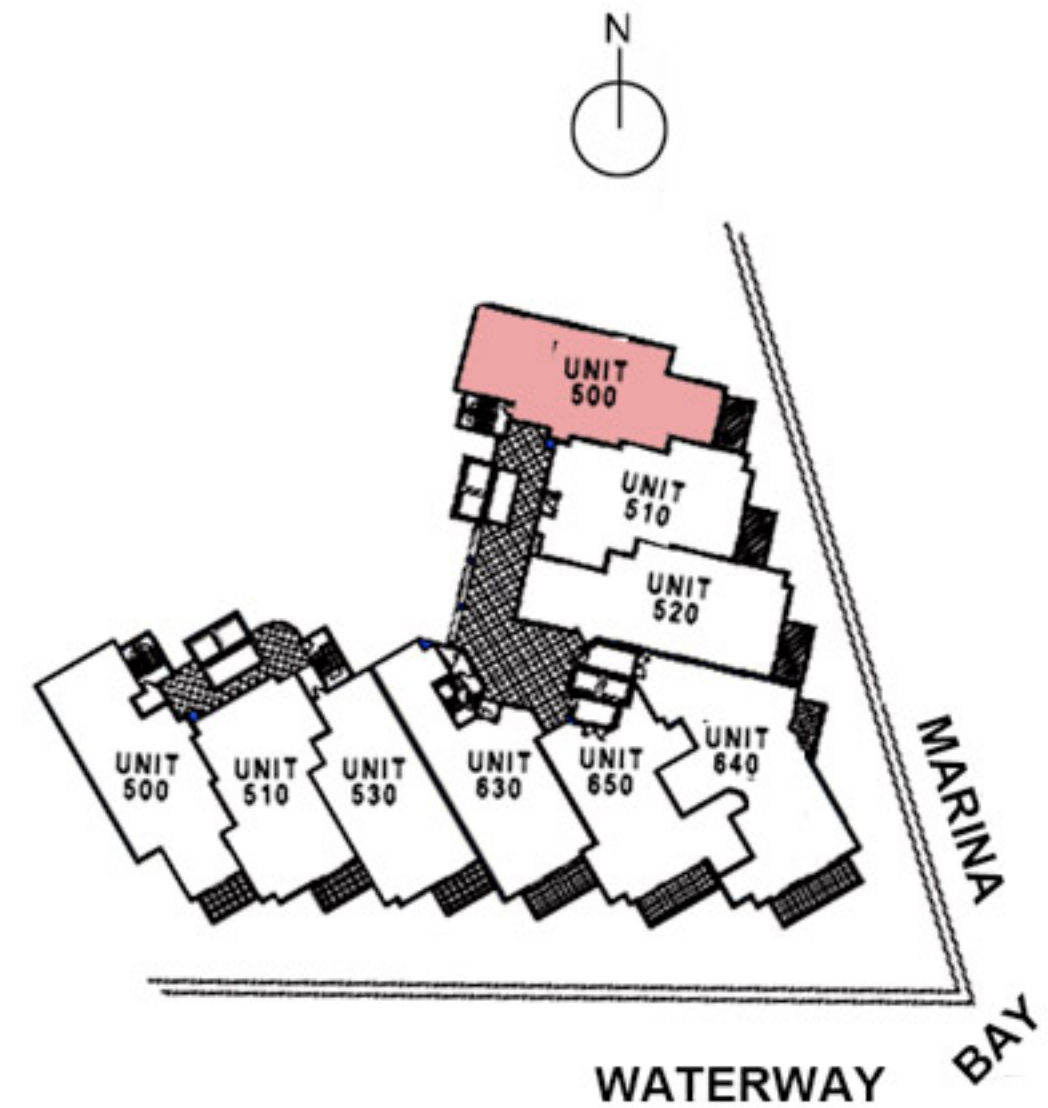

UNIT 500

3 BEDROOMS/ 2.5 BATHS

FLOOR PLAN

1,988 sq ft.

## AVENTURA MARINA

UNIT 510

2 BEDROOMS/ 3 BATHS

FLOOR PLAN

1,839 sq ft.

# AVENTURA MARINA

UNIT 520

2 BEDROOMS/ 2.5 BATHS

FLOOR PLAN

1,999 sq ft.

2,633 sq ft.