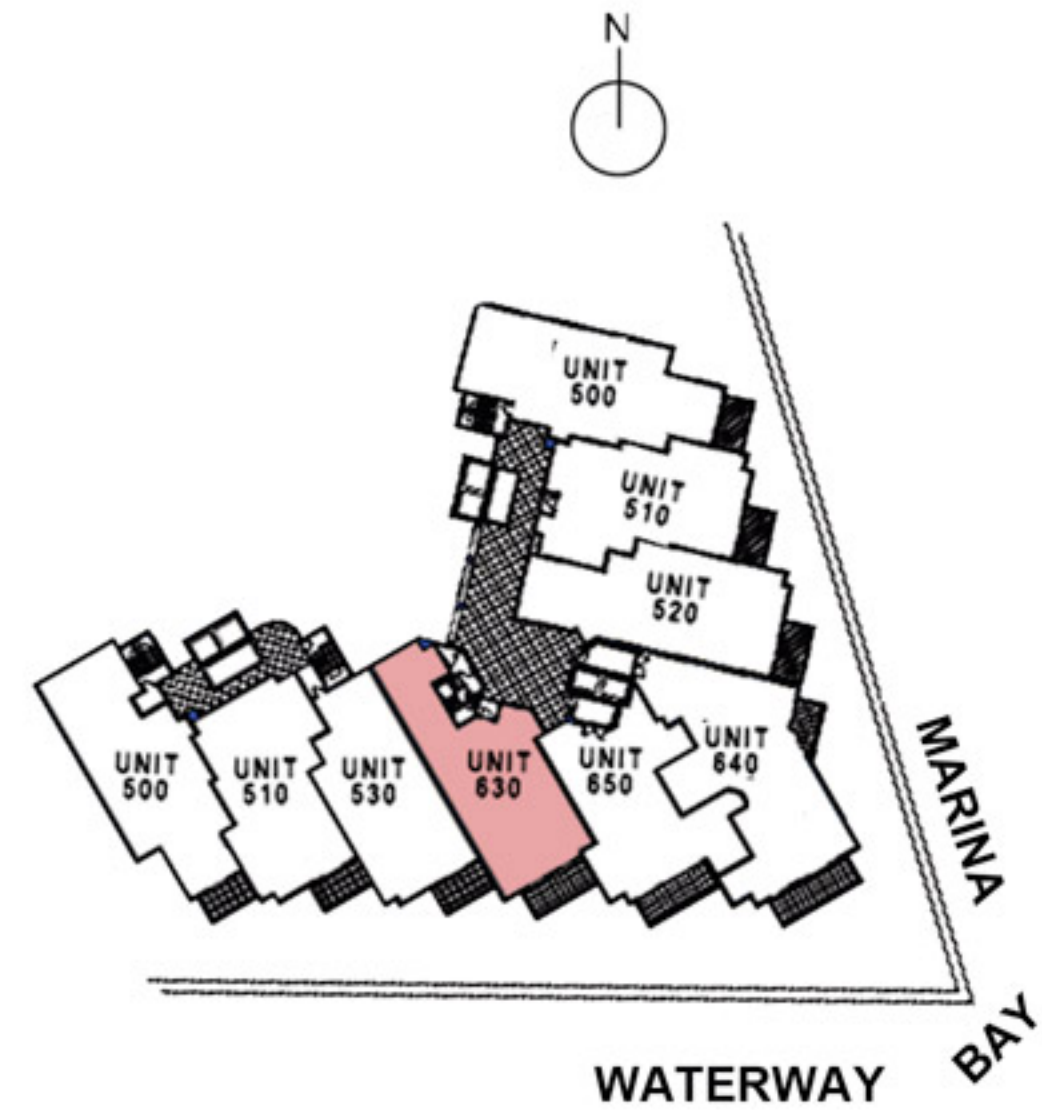

## AVENTURA MARINA

UNIT 530

2 BEDROOMS/ 2.5 BATHS

FLOOR PLAN  
1,829 sq ft.

## AVENTURA MARINA

UNIT 630

2 BEDROOMS/ 2.5 BATHS

FLOOR PLAN  
2,015 sq ft.

AVENTURA MARINA

UNIT 640

2 BEDROOMS/ 3 BATHS

FLOOR PLAN

2,633 sq ft.

# AVENTURA MARINA

UNIT 650

2 BEDROOMS/ 3 BATHS

FLOOR PLAN

2,054 sq ft.

AVENTURA MARINA