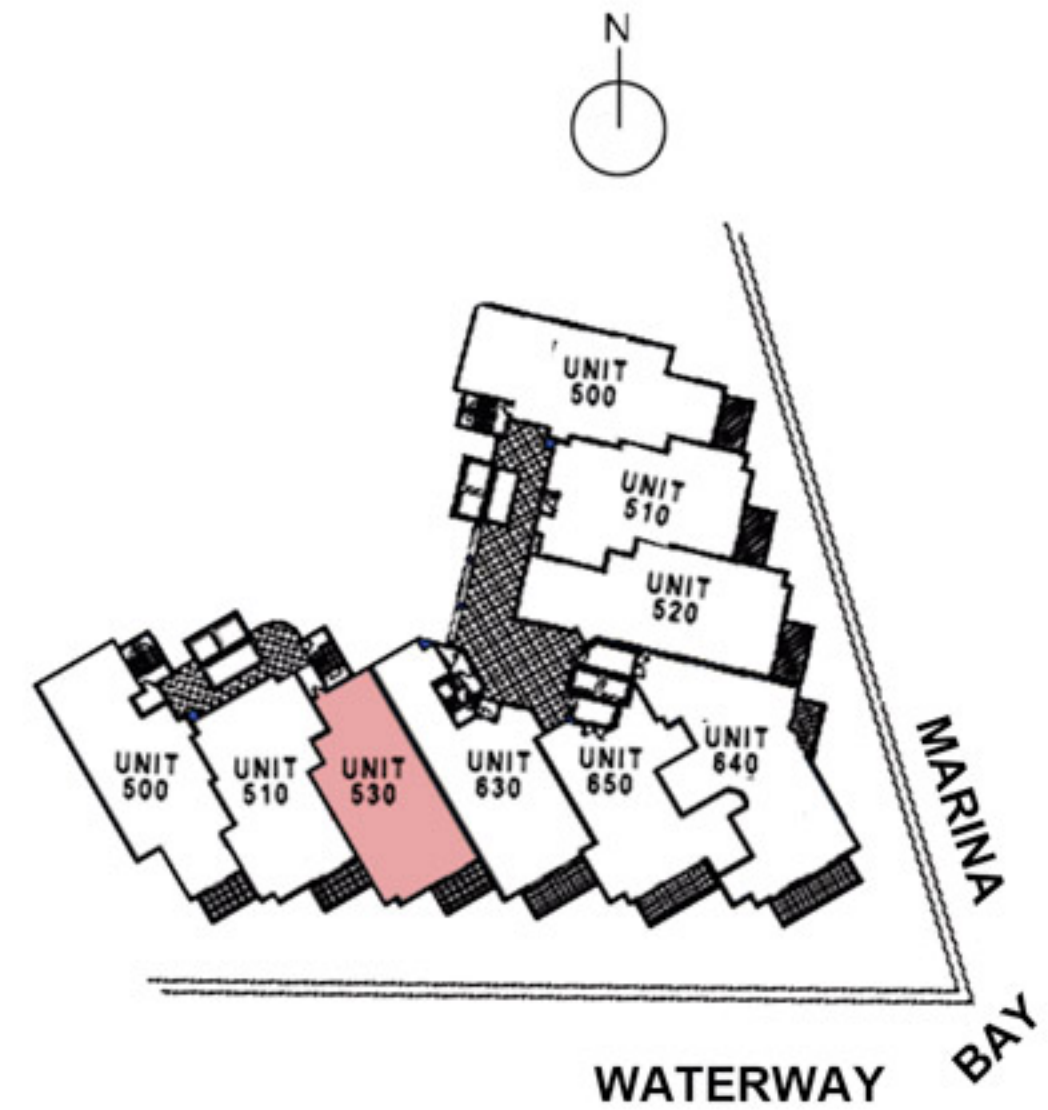

## AVENTURA MARINA

UNIT 510

2 BEDROOMS/ 3 BATHS

FLOOR PLAN

1,839 sq ft.

## AVENTURA MARINA

UNIT 530

2 BEDROOMS/ 2.5 BATHS

FLOOR PLAN  
1,829 sq ft.

## AVENTURA MARINA

UNIT 630

2 BEDROOMS/ 2.5 BATHS

FLOOR PLAN  
2,015 sq ft.

AVENTURA MARINA

UNIT 640

2 BEDROOMS/ 3 BATHS

FLOOR PLAN

2,633 sq ft.